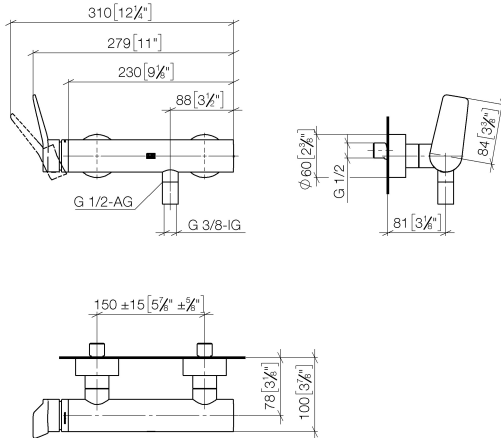

33 300 845

- 3/8" shower outlet
- slide-on rosettes Ø 60 mm
- 1/2" connection
- gauge 150 mm - 15 mm
- WRAS 2207008

Intrinsic protection against back flow.

	Chrome	33 300 845-00
	Brushed Platinum	33 300 845-06
	Dark Chrome	33 300 845-19
	Matte Black	33 300 845-33
	Brushed Chrome	33 300 845-93
	Brushed Dark Platinum	33 300 845-99

33 300 845

mm [inches]

Flow rate chart

Certificates

IAPMO_4976 (5). Belgaqua_21-025-27_1. LGA_9602. WRAS_2207008.

33 300 845

Parts for other finishes can be found here: **Brushed Platinum**

Spare parts list

No.	Item Number	Name	Quantity used	Delivery time
1	09 20 84 021-00	handle	1	10
2	90 31 11 030 00 90	pin	1	2
3	09 28 30 032-00	cover	1	10
4	90 31 20 087 00-00	plug	1	10
5	09 14 10 102 90	seal	1	2
6	09 14 10 190 90	seal	1	2
7	09 24 04 296 90	nut	1	2
8	90 28 10 148 00 90	accessories	1	2
9	90 15 05 064 00 90	cartridge	1	2
10	04 11 04 030 00 90	connection	2	2
11	09 27 62 004-00	rosette	2	10
12	09 14 10 119 90	seal	2	2
13	09 29 05 005 20 90	nipple	2	60
14	09 14 10 008 90	seal	2	2
15	09 23 10 048-00	nut	2	10
16	09 18 40 059-00	sleeve	2	10
17	90 23 01 040 00 90	back-flow preventer	1	2
18	90 14 10 032 00 90	seal	1	2
19	09 24 03 115 20-00	nipple	1	10
20	90 21 02 069 00-00	cover	1	10