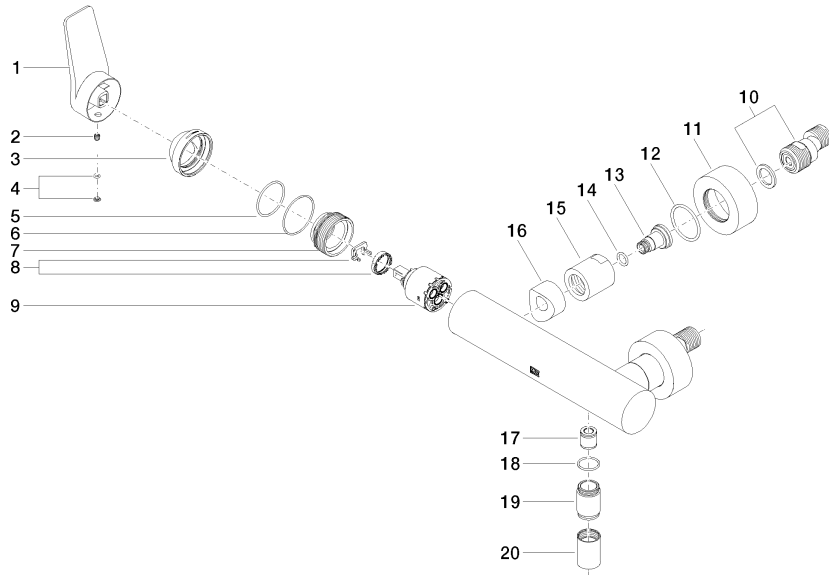

33 300 845

- 3/8" shower outlet
- slide-on rosettes Ø 60 mm
- 1/2" connection
- gauge 150 mm - 15 mm
- WRAS 2207008

Intrinsic protection against back flow.

	Chrome	33 300 845-00
	Brushed Platinum	33 300 845-06
	Dark Chrome	33 300 845-19
	Matte Black	33 300 845-33
	Brushed Chrome	33 300 845-93
	Brushed Dark Platinum	33 300 845-99

33 300 845

mm [inches]

Flow rate chart

Certificates

IAPMO_4976 (5). Belgaqua_21-025-27_1. LGA_9602. WRAS_2207008.

33 300 845

Parts for other finishes can be found here: **Brushed Platinum**

Spare parts list

No.	Item Number	Name	Quantity used	Delivery time
1	09 20 84 021-00	handle	1	10
2	90 31 11 030 00 90	pin	1	2
3	09 28 30 032-00	cover	1	10
4	90 31 20 087 00-00	plug	1	10
5	09 14 10 102 90	seal	1	2
6	09 14 10 190 90	seal	1	2
7	09 24 04 296 90	nut	1	2
8	90 28 10 148 00 90	accessories	1	2
9	90 15 05 064 00 90	cartridge	1	2
10	04 11 04 030 00 90	connection	2	2
11	09 27 62 004-00	rosette	2	10
12	09 14 10 119 90	seal	2	2
13	09 29 05 005 20 90	nipple	2	60
14	09 14 10 008 90	seal	2	2
15	09 23 10 048-00	nut	2	10
16	09 18 40 059-00	sleeve	2	10
17	90 23 01 040 00 90	back-flow preventer	1	2
18	90 14 10 032 00 90	seal	1	2
19	09 24 03 115 20-00	nipple	1	10
20	90 21 02 069 00-00	cover	1	10